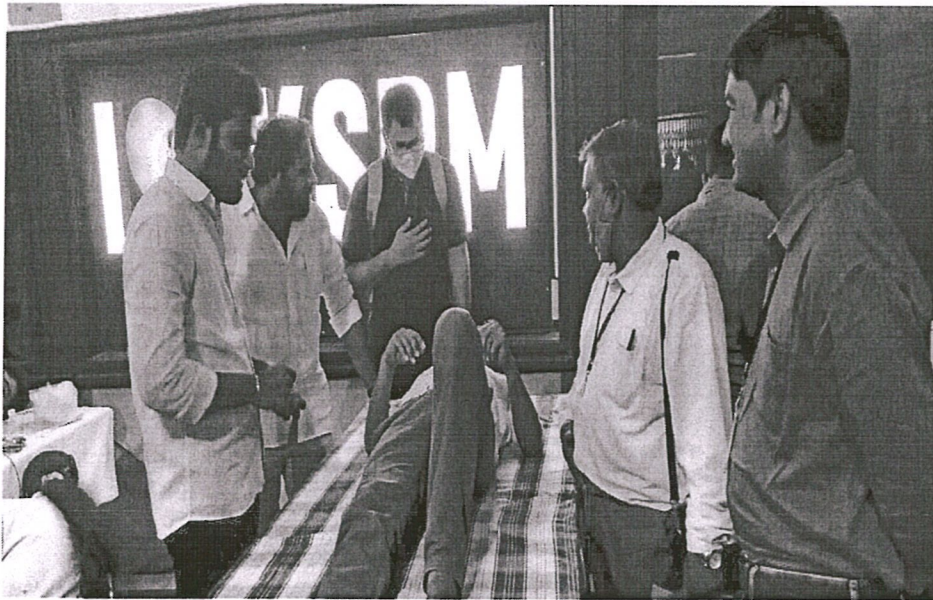

K.S.R.M. COLLEGE OF ENGINEERING

AUTONOMOUS

Kadapa, Andhra Pradesh, India- 516 003

Approved by AICTE, New Delhi & Affiliated to JNTUA, Ananthapuram.

An ISO 14001:2004 & 9001: 2015 Certified Institution